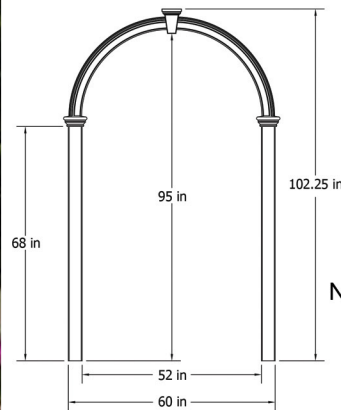

CROSSBUCK RAIL

Heights: 4', & 5'
Colors: White & Almond
Rails: 1 1/2" x 5 1/2"
Posts: 5" x 5"
Post Spacing: 92" on Center

BLACK RANCH RAIL

Heights: 4'
Colors: Black
Rails: 2" x 6"
Posts: 5" x 5"
Post Spacing: 96" on Center

2 RAIL

Heights: 3'
Colors: White & Almond
Rails: 1 1/2" x 5 1/2"
Posts: 5" x 5"
Post Spacing: 96" on Center

ARBORS

Newport Arbor

Fairfield Arbor

Nantucket Arbor

Fairfield Arbor

Newport Arbor