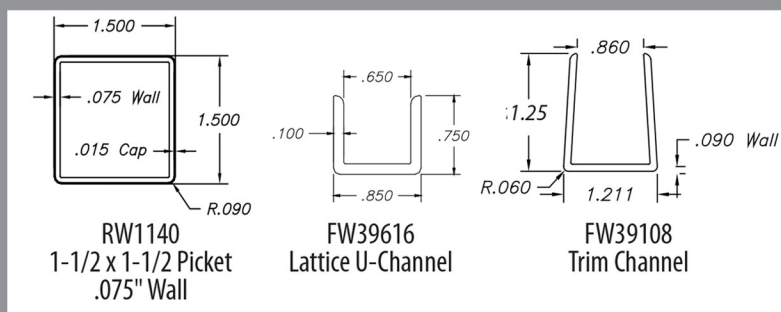

2" x 7" Deco Rail