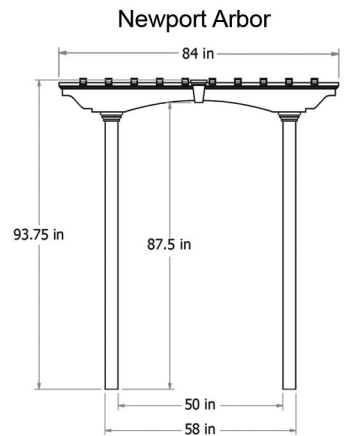

CROSSBUCK RAIL

Heights: 4', & 5'
Colors: White & Almond
Rails: 1 1/2" x 5 1/2"
Posts: 5" x 5"
Post Spacing: 92" on Center

BLACK RANCH RAIL

Heights: 4'
Colors: Black
Rails: 2" x 6"
Posts: 5" x 5"
Post Spacing: 96" on Center

2 RAIL

Heights: 3'
Colors: White & Almond
Rails: 1 1/2" x 5 1/2"
Posts: 5" x 5"
Post Spacing: 96" on Center

ARBORS

Newport Arbor

Fairfield Arbor

Nantucket Arbor

Fairfield Arbor

Newport Arbor