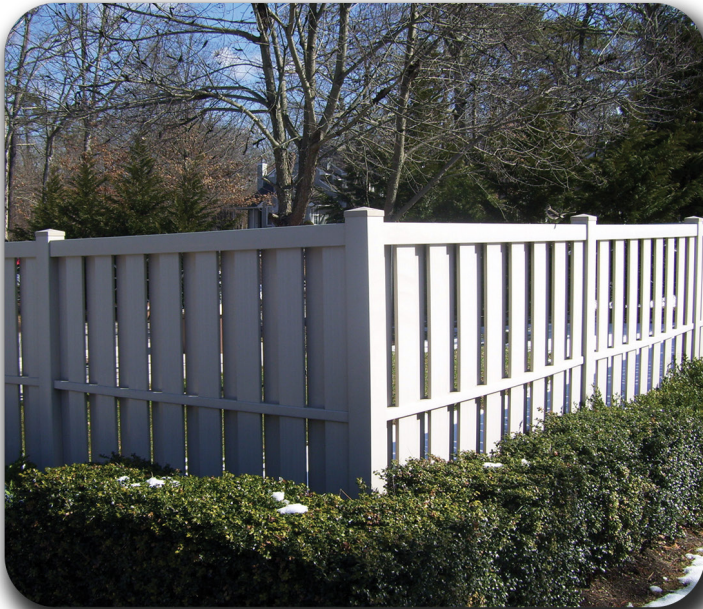

SEMI-PRIVACY

LONGWOOD

Heights: 3', 4', 5', 6'
Colors: White & Almond
Rails: 4"x4" Top & Bottom Rail.
2"x3 1/2" Middle Rail for 5', 6' h - *Mid Rail in Center of Section*
Pickets: 7/8" x 6"
Picket Spacing: 1/2" overlap
Posts: 5"x5"
Pool Code: 4', 5', & 6' h