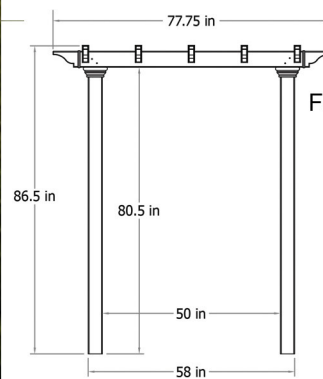

CROSSBUCK RAIL

Heights: 4', & 5'
Colors: White & Almond
Rails: 1 1/2" x 5 1/2"
Posts: 5" x 5"
Post Spacing: 92" on Center

BLACK RANCH RAIL

Heights: 4'
Colors: Black
Rails: 2" x 6"
Posts: 5" x 5"
Post Spacing: 96" on Center

2 RAIL

Heights: 3'
Colors: White & Almond
Rails: 1 1/2" x 5 1/2"
Posts: 5" x 5"
Post Spacing: 96" on Center

ARBORS

Newport Arbor

Fairfield Arbor

Nantucket Arbor

Fairfield Arbor

Newport Arbor