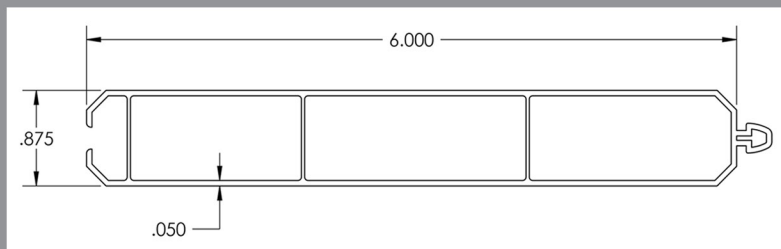

2" x 7" Deco Rail