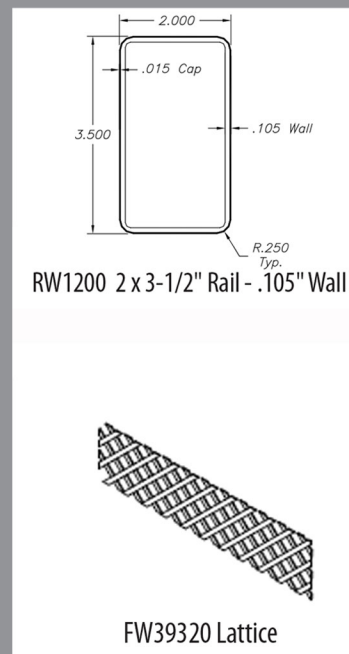

2" x 7" Deco Rail