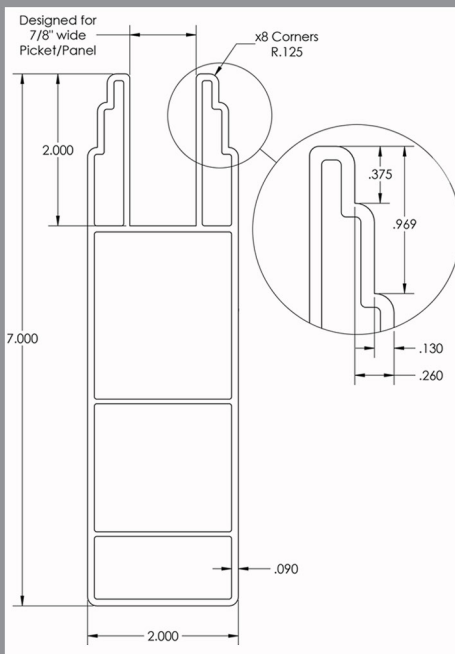

2" x 7" Deco Rail