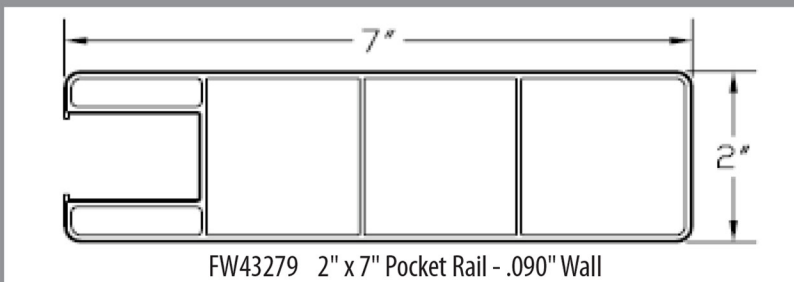

2" x 7" Contemporary Rail